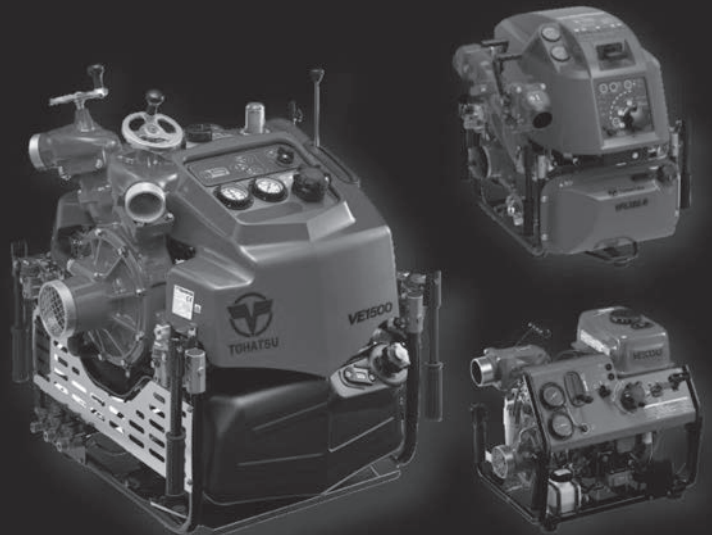

→会社PR

In 1949, Tohatsu developed Japan's first portable fire pump. As the pioneer of disaster solutions in one of the countries most affected by natural hazards, our history highlights our commitment to providing quality products and services from Japan to the world for 70 years.

Unlocking firefighting and
disaster protection.
FOR EVERYDAY HEROES